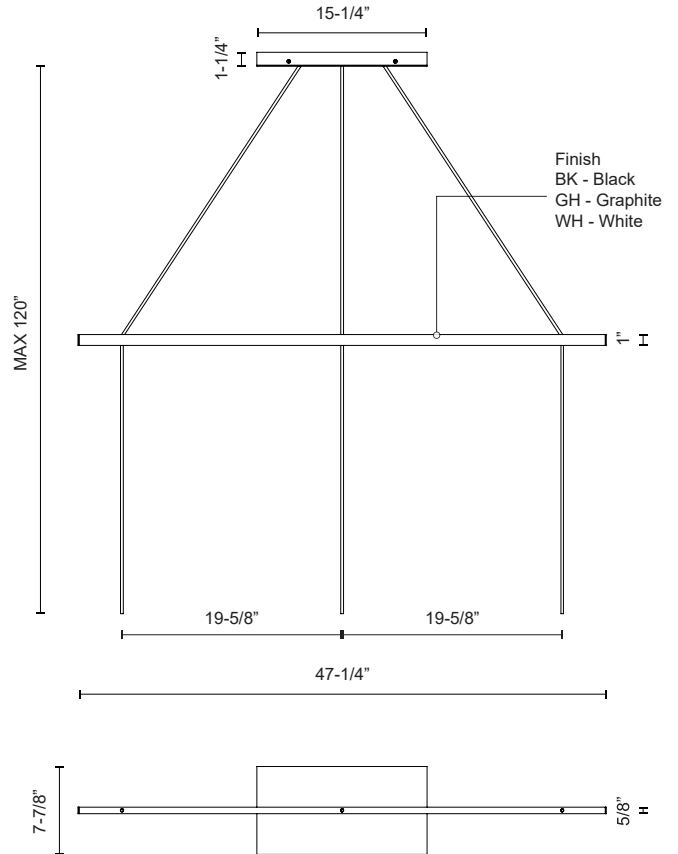

MARQUEE CNL3AC

LINEAR-PENDANT CANOPY SYSTEM

PROJECT

SPECIFICATION DETAILS

Fixture Dimensions	L47-1/4" x W5/8" x H1"
Location	Dry
Canopy Dimensions	L15-1/4" x W7-7/8" x H1-1/4"
Paint Finish	BK02; GH02; WH02;

* For custom options, consult factory for details.

* For warranty information, please visit www.kuzcolighting.com/warranty

DESCRIPTION

The Marquee transforms single pendants into a choreographed statement piece. Simple forms combine to make complex and unique linear arrangements

[COMPATIBLE PENDANTS](#)

KUZCO

CANADA: 19054 28TH AVENUE - SURREY, BC V3Z 6M3

USA: 3035 E. LONE MOUNTAIN ROAD - LAS VEGAS, NV 89081

WWW.KUZCOLIGHTING.COM

© 2020 KUZCO LIGHTING. ALL RIGHTS RESERVED.

COMMENT